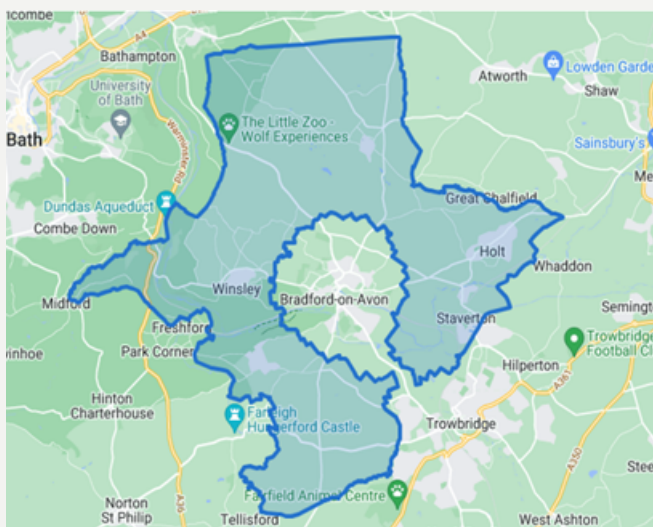

PCSO WALLACE